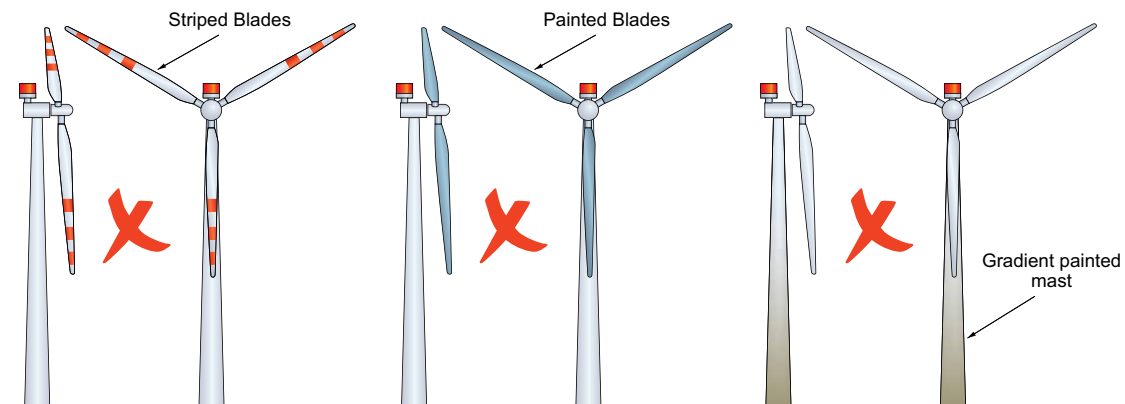

NOT APPROVED PAINT SCHEMES

= Medium Intensity Type B Red Flashing Red