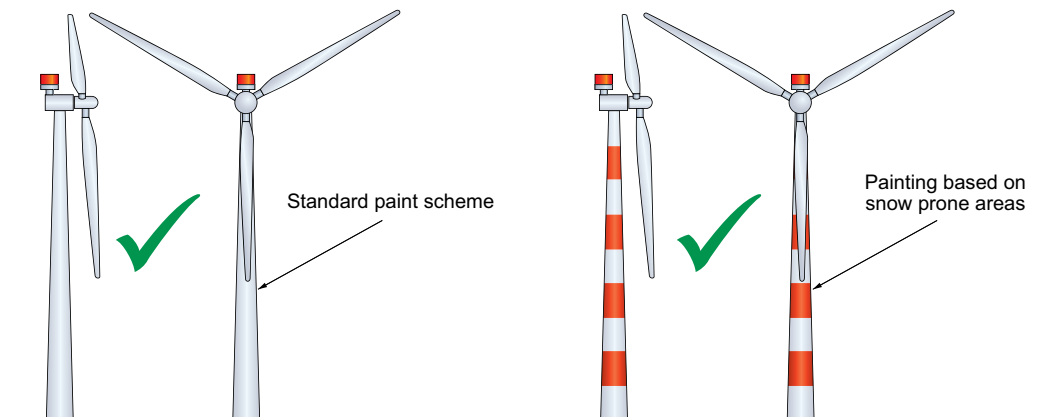

ICAO Lighting Wind Turbine Marking

Day / Twilight Protection = Aviation Orange and Wind Turbine Off-White Paint
Night Protection = 2,000 cd Red Lights / Turbines Under 150 m

APPROVED PAINT SCHEMES